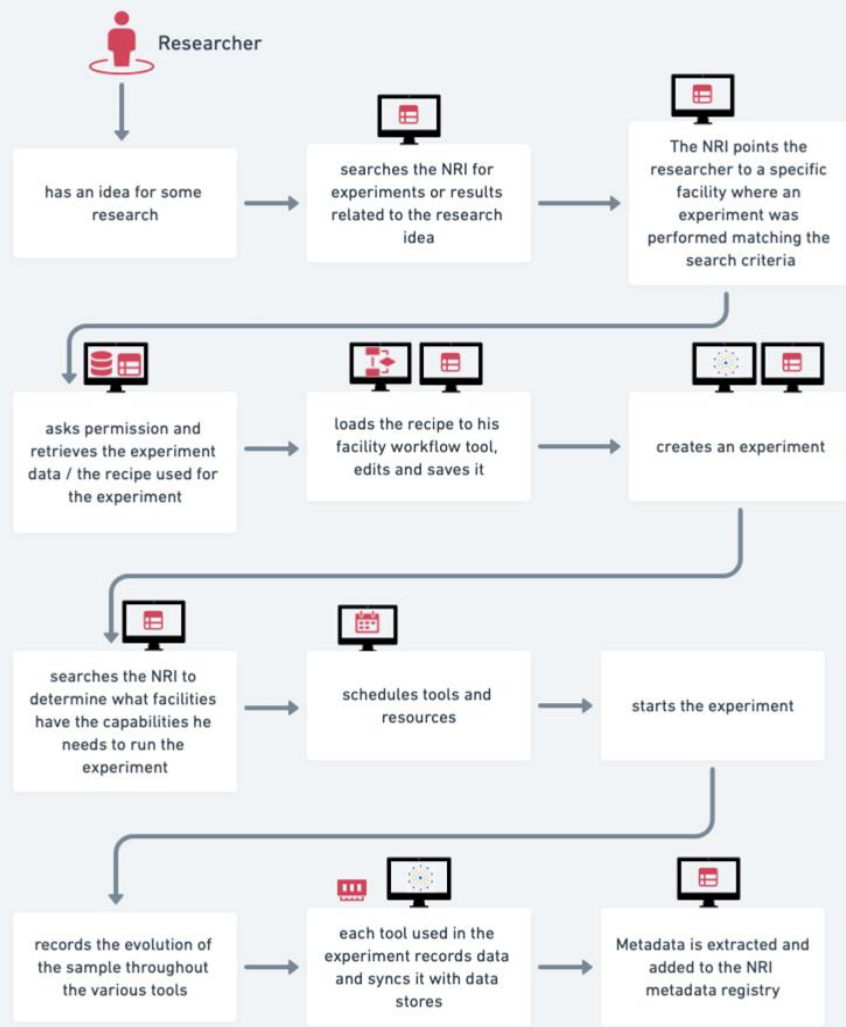

Emerging Technologies in Scientific Data Sharing Pipelines

12.10.24
2024 NSF Nanoscale Science and
Engineering Grantees Conference

FREDERIC DE VAULX
PROMETHEUS COMPUTING, LLC

Create an Ecosystem so Data can be

Findable

Accessible

Interoperable

Reusable

Traceable

Creditable

Trustable

Icon 1: A robotic arm and a microscope. Icon 2: A security camera. Icon 3: A line graph with a red peak. Icon 4: A thermometer.

Icon 1: A gear. Icon 2: A document with lines. Icon 3: A QR code.

Icon 1: Two human silhouettes. Icon 2: A fingerprint. Icon 3: A key.

Icon 1: A document with lines. Icon 2: A thermometer.

IOT

SIG

AI

DLT

VC

Campus Network

Lab

Equipment Network

data stores

NEMO

NexusLIMS

ElabFTW

THANK YOU